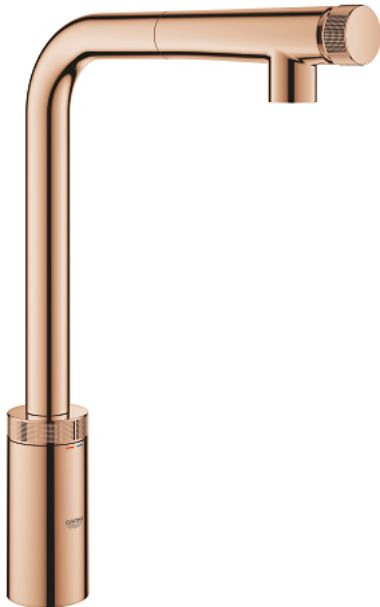

31 613 DA0 MINTA SMARTCONTROL SINK MIXER WITH SMARTCONTROL

PRODUCT DESCRIPTION

- Colour: warm sunset
- single hole installation
- GROHE Long-Life finish
- pull-out spray with laminar
- metal spray
- GROHE Magnetic Docking guarantees easy retraction and smooth docking of the spray head back to the starting position
- GROHE SmartControl push for ON-OFF, turn for volume adjustment from water saving eco mode to Full Flow
- temperature adjustment by turning of mixing valve on body
- swivel tubular spout
- swivel area 140°
- protected against backflow
- flexible connection hoses
- metal fixation set
- Lead and Nickel Free Inner Water Ways

31 613 DA0 MINTA SMARTCONTROL SINK MIXER WITH SMARTCONTROL

SPARE PARTS, July 2018 – October 2020

1: Pull out spray (Order-nr. 48487DA0)

1.1: Dirt strainer (Order-nr. 0676800M)

1.2: Non-return valve (Order-nr. 08565000)

1.3: Flow control set (Order-nr. 48470000)

2: Shower hose (Order-nr. 48488000)

3: Mounting set (Order-nr. 48477000)

4: Support plate (Order-nr. 05334000)

5: Non-return valve (Order-nr. 45881000)

6: Dirt strainer (Order-nr. 0676800M)