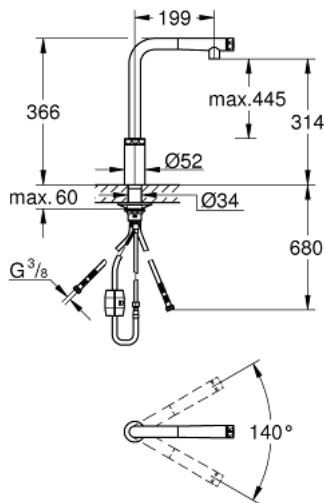

31 613 DA0 MINTA SMARTCONTROL SINK MIXER WITH SMARTCONTROL

PRODUCT DESCRIPTION

- Colour: warm sunset
- single hole installation
- GROHE Long-Life finish
- pull-out spray with laminar
- metal spray
- GROHE Magnetic Docking guarantees easy retraction and smooth docking of the spray head back to the starting position
- GROHE SmartControl push for ON-OFF, turn for volume adjustment from water saving eco mode to Full Flow
- temperature adjustment by turning of mixing valve on body
- swivel tubular spout
- swivel area 140°
- protected against backflow
- flexible connection hoses
- metal fixation set
- Lead and Nickel Free Inner Water Ways

31 613 DA0 MINTA SMARTCONTROL SINK MIXER WITH SMARTCONTROL

SPARE PARTS, July 2018 – October 2020

1: Pull out spray (Order-nr. 48487DA0)

1.1: Dirt strainer (Order-nr. 0676800M)

1.2: Non-return valve (Order-nr. 08565000)

1.3: Flow control set (Order-nr. 48470000)

2: Shower hose (Order-nr. 48488000)

3: Mounting set (Order-nr. 48477000)

4: Support plate (Order-nr. 05334000)

5: Non-return valve (Order-nr. 45881000)

6: Dirt strainer (Order-nr. 0676800M)