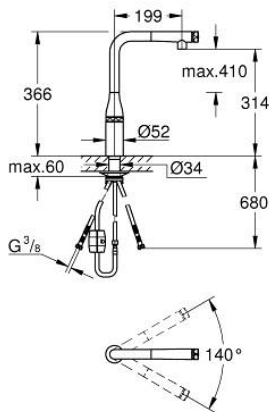

31 615 A00 ESSENCE SMARTCONTROL SINK MIXER WITH SMARTCONTROL

PRODUCT DESCRIPTION

- Colour: hard graphite
- monobloc installation
- GROHE Long-Life finish
- pull-out spray with laminar
- metal spray
- GROHE Magnetic Docking guarantees easy retraction and smooth docking of the spray head back to the starting position
- GROHE SmartControl push for ON-OFF, turn for volume adjustment from water saving eco mode to Full Flow
- temperature adjustment by turning of mixing valve on body
- swivel tubular spout
- swivel area 140°
- protected against backflow
- flexible connection hoses
- metal fixation set
- Lead and Nickel Free Inner Water Ways

31 615 A00 ESSENCE SMARTCONTROL SINK MIXER WITH SMARTCONTROL

SPARE PARTS, July 2018 – September 2020

- 1: Hand shower (Spare part-nr. 48487A00)
- 1.1: Strainer (Spare part-nr. 0676800M)
- 1.2: Non-return valve (Spare part-nr. 08565000)
- 1.3: Flow control set (Spare part-nr. 48470000)
- 2: Shower hose (Spare part-nr. 48488000)
- 3: Mounting set (Spare part-nr. 48477000)
- 4: Support plate (Spare part-nr. 05334000)
- 5: Non-return valve (Spare part-nr. 45881000)
- 6: Strainer (Spare part-nr. 0676800M)