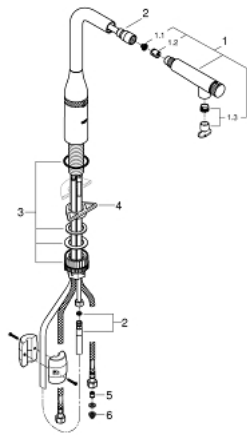

31 615 A00 ESSENCE SMARTCONTROL SINK MIXER WITH SMARTCONTROL

PRODUCT DESCRIPTION

- Colour: hard graphite
- monobloc installation
- GROHE Long-Life finish
- pull-out spray with laminar
- metal spray
- GROHE Magnetic Docking guarantees easy retraction and smooth docking of the spray head back to the starting position
- GROHE SmartControl push for ON-OFF, turn for volume adjustment from water saving eco mode to Full Flow
- temperature adjustment by turning of mixing valve on body
- swivel tubular spout
- swivel area 140°
- protected against backflow
- flexible connection hoses
- metal fixation set
- Lead and Nickel Free Inner Water Ways

31 615 A00 ESSENCE SMARTCONTROL SINK MIXER WITH SMARTCONTROL

SPARE PARTS, July 2018 – September 2020

- 1: Hand shower (Spare part-nr. 48487A00)
- 1.1: Strainer (Spare part-nr. 0676800M)
- 1.2: Non-return valve (Spare part-nr. 08565000)
- 1.3: Flow control set (Spare part-nr. 48470000)
- 2: Shower hose (Spare part-nr. 48488000)
- 3: Mounting set (Spare part-nr. 48477000)
- 4: Support plate (Spare part-nr. 05334000)
- 5: Non-return valve (Spare part-nr. 45881000)
- 6: Strainer (Spare part-nr. 0676800M)