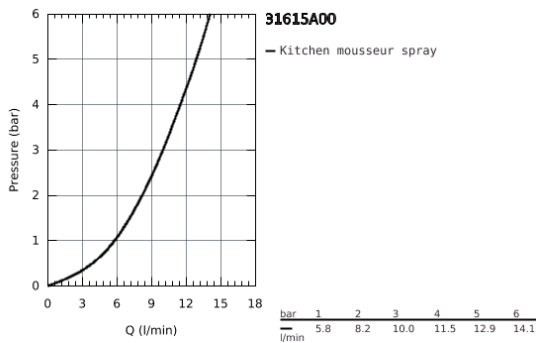

31 615 A00 ESSENCE SMARTCONTROL SINK MIXER WITH SMARTCONTROL

PRODUCT DESCRIPTION

- Colour: hard graphite
- monobloc installation
- GROHE Long-Life finish
- pull-out spray with laminar
- metal spray
- GROHE Magnetic Docking guarantees easy retraction and smooth docking of the spray head back to the starting position
- GROHE SmartControl push for ON-OFF, turn for volume adjustment from water saving eco mode to Full Flow
- temperature adjustment by turning of mixing valve on body
- swivel tubular spout
- swivel area 140°
- protected against backflow
- flexible connection hoses
- metal fixation set
- Lead and Nickel Free Inner Water Ways

31 615 A00 ESSENCE SMARTCONTROL SINK MIXER WITH SMARTCONTROL

SPARE PARTS, July 2018 – September 2020

- 1: Hand shower (Spare part-nr. 48487A00)
- 1.1: Strainer (Spare part-nr. 0676800M)
- 1.2: Non-return valve (Spare part-nr. 08565000)
- 1.3: Flow control set (Spare part-nr. 48470000)
- 2: Shower hose (Spare part-nr. 48488000)
- 3: Mounting set (Spare part-nr. 48477000)
- 4: Support plate (Spare part-nr. 05334000)
- 5: Non-return valve (Spare part-nr. 45881000)
- 6: Strainer (Spare part-nr. 0676800M)