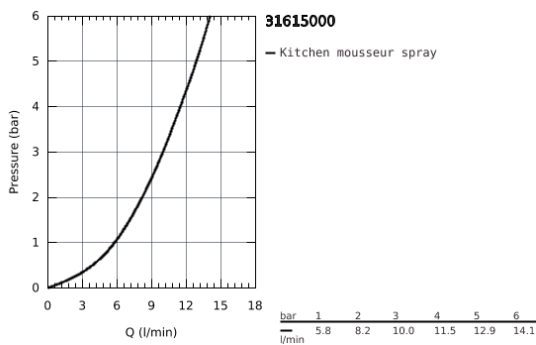

## 31 615 000 ESSENCE SMARTCONTROL SINK MIXER WITH SMARTCONTROL

### PRODUCT DESCRIPTION

- Colour: Chrome
- monobloc installation
- GROHE Long-Life finish
- pull-out spray with laminar
- metal spray
- GROHE Magnetic Docking guarantees easy retraction and smooth docking of the spray head back to the starting position
- GROHE SmartControl push for ON-OFF, turn for volume adjustment from water saving eco mode to Full Flow
- temperature adjustment by turning of mixing valve on body
- swivel tubular spout
- swivel area 140°
- protected against backflow
- flexible connection hoses
- metal fixation set
- Lead and Nickel Free Inner Water Ways

31 615 000 **ESSENCE SMARTCONTROL SINK MIXER WITH SMARTCONTROL**