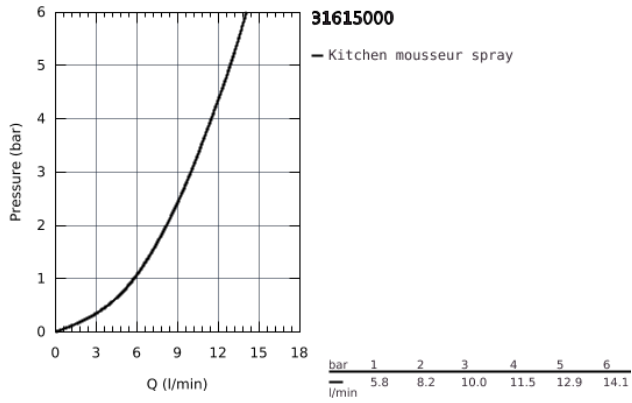

31 615 000 **ESSENCE SMARTCONTROL SINK MIXER WITH SMARTCONTROL**