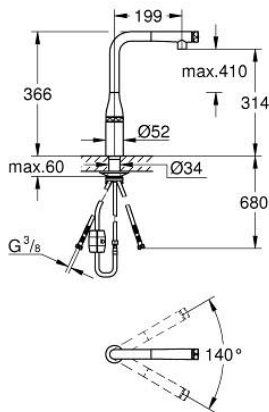

### PRODUCT DESCRIPTION

- Colour: Chrome
- monobloc installation
- GROHE Long-Life finish
- pull-out spray with laminar
- metal spray
- GROHE Magnetic Docking guarantees easy retraction and smooth docking of the spray head back to the starting position
- GROHE SmartControl push for ON-OFF, turn for volume adjustment from water saving eco mode to Full Flow
- temperature adjustment by turning of mixing valve on body
- swivel tubular spout
- swivel area 140°
- protected against backflow
- flexible connection hoses
- metal fixation set
- Lead and Nickel Free Inner Water Ways

### SPARE PARTS, July 2018 – September 2020

- 1: Hand shower (Spare part-nr. 48487000)
- 1.1: Strainer (Spare part-nr. 0676800M)
- 1.2: Non-return valve (Spare part-nr. 08565000)
- 1.3: Flow control set (Spare part-nr. 48470000)
- 2: Shower hose (Spare part-nr. 48488000)
- 3: Mounting set (Spare part-nr. 48477000)
- 4: Support plate (Spare part-nr. 05334000)
- 5: Non-return valve (Spare part-nr. 45881000)
- 6: Strainer (Spare part-nr. 0676800M)