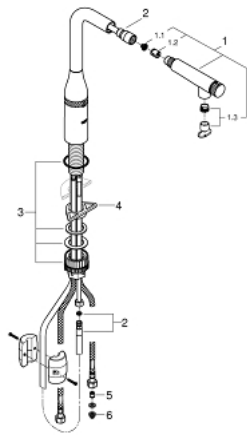

### PRODUCT DESCRIPTION

- Colour: Chrome
- monobloc installation
- GROHE Long-Life finish
- pull-out spray with laminar
- metal spray
- GROHE Magnetic Docking guarantees easy retraction and smooth docking of the spray head back to the starting position
- GROHE SmartControl push for ON-OFF, turn for volume adjustment from water saving eco mode to Full Flow
- temperature adjustment by turning of mixing valve on body
- swivel tubular spout
- swivel area 140°
- protected against backflow
- flexible connection hoses
- metal fixation set
- Lead and Nickel Free Inner Water Ways

### SPARE PARTS, July 2018 – September 2020

- 1: Hand shower (Spare part-nr. 48487000)
- 1.1: Strainer (Spare part-nr. 0676800M)
- 1.2: Non-return valve (Spare part-nr. 08565000)
- 1.3: Flow control set (Spare part-nr. 48470000)
- 2: Shower hose (Spare part-nr. 48488000)
- 3: Mounting set (Spare part-nr. 48477000)
- 4: Support plate (Spare part-nr. 05334000)
- 5: Non-return valve (Spare part-nr. 45881000)
- 6: Strainer (Spare part-nr. 0676800M)